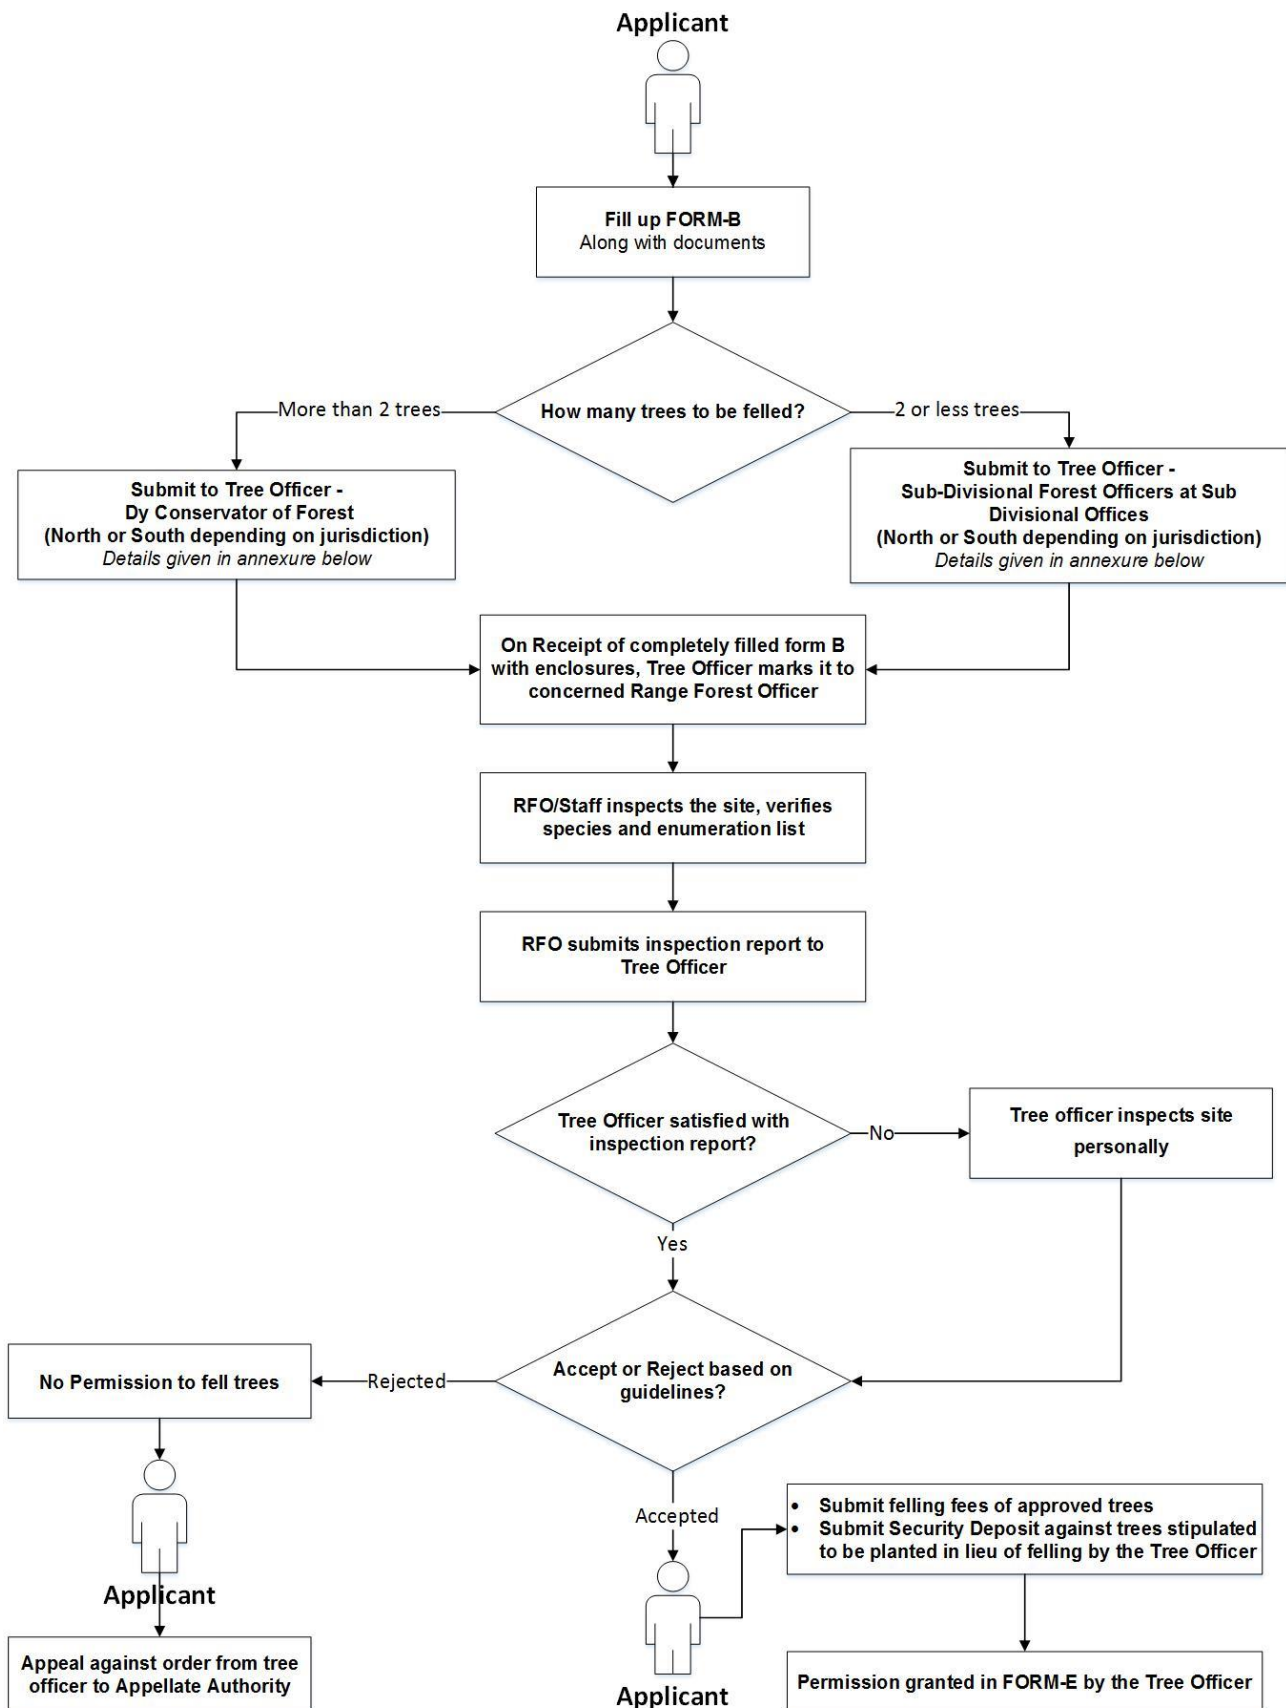

# TREE FELLING AND TREE TRANSIT PROCEDURES DEPARTMENT OF FOREST, GOVERNMENT OF GOA

TREE FELLING PROCEDURE under THE GOA, DAMAN AND DIU PRESERVATION OF TREES ACT, 1984

# TREE FELLING AND TREE TRANSIT PROCEDURES DEPARTMENT OF FOREST, GOVERNMENT OF GOA

Flow chart – Tree Transit and Inspection Procedure under THE GOA, DAMAN AND DIU FOREST RULES, 1964

**TREE FELLING AND TREE TRANSIT PROCEDURES  
DEPARTMENT OF FOREST, GOVERNMENT OF GOA**

# TREE FELLING AND TREE TRANSIT PROCEDURES DEPARTMENT OF FOREST, GOVERNMENT OF GOA

For more details, refer to the below

SN	Description	URL
2.	Citizen's Charter, Department of Forest, Government of Goa	<a href="http://www.forest.goa.gov.in/pdf/cc.pdf">http://www.forest.goa.gov.in/pdf/cc.pdf</a>
3.	The Goa, Daman and Die Forest Rules, 1964	<a href="http://www.forest.goa.gov.in/wp-content/uploads/2017/09/gdd.pdf">http://www.forest.goa.gov.in/wp-content/uploads/2017/09/gdd.pdf</a>
4.	The Goa, Daman and Diu Preservation of Trees Act, 1984	<a href="http://www.forest.goa.gov.in/pdf/pta.pdf">http://www.forest.goa.gov.in/pdf/pta.pdf</a>