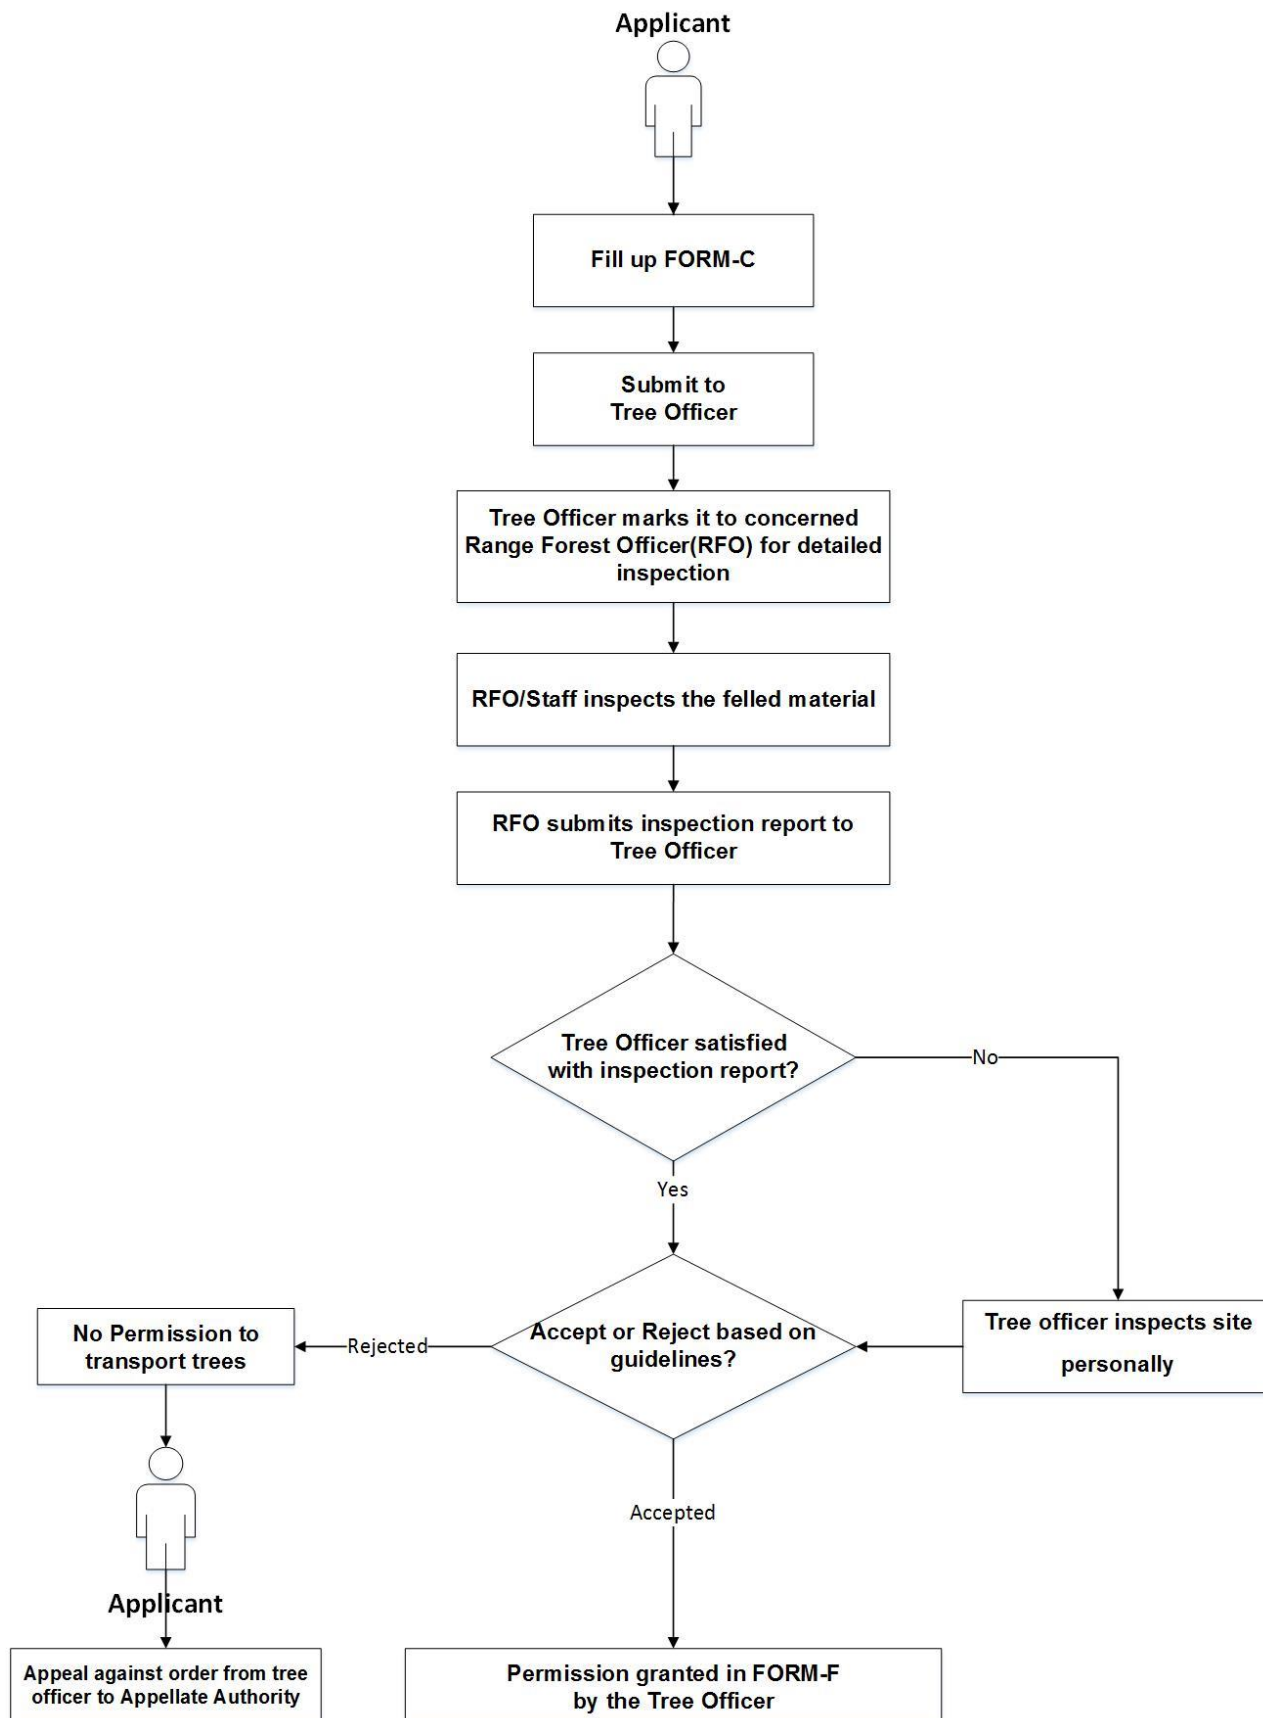

# TREE FELLING AND TREE TRANSIT PROCEDURES DEPARTMENT OF FOREST, GOVERNMENT OF GOA

TREE FELLING PROCEDURE under THE GOA, DAMAN AND DIU PRESERVATION OF TREES ACT, 1984

# TREE FELLING AND TREE TRANSIT PROCEDURES DEPARTMENT OF FOREST, GOVERNMENT OF GOA

Flow chart – Tree Transit and Inspection Procedure under THE GOA, DAMAN AND DIU FOREST RULES, 1964

**TREE FELLING AND TREE TRANSIT PROCEDURES  
DEPARTMENT OF FOREST, GOVERNMENT OF GOA**

# TREE FELLING AND TREE TRANSIT PROCEDURES DEPARTMENT OF FOREST, GOVERNMENT OF GOA

For more details, refer to the below

SN	Description	URL
2.	Citizen's Charter, Department of Forest, Government of Goa	<a href="http://www.forest.goa.gov.in/pdf/cc.pdf">http://www.forest.goa.gov.in/pdf/cc.pdf</a>
3.	The Goa, Daman and Die Forest Rules, 1964	<a href="http://www.forest.goa.gov.in/wp-content/uploads/2017/09/gdd.pdf">http://www.forest.goa.gov.in/wp-content/uploads/2017/09/gdd.pdf</a>
4.	The Goa, Daman and Diu Preservation of Trees Act, 1984	<a href="http://www.forest.goa.gov.in/pdf/pta.pdf">http://www.forest.goa.gov.in/pdf/pta.pdf</a>